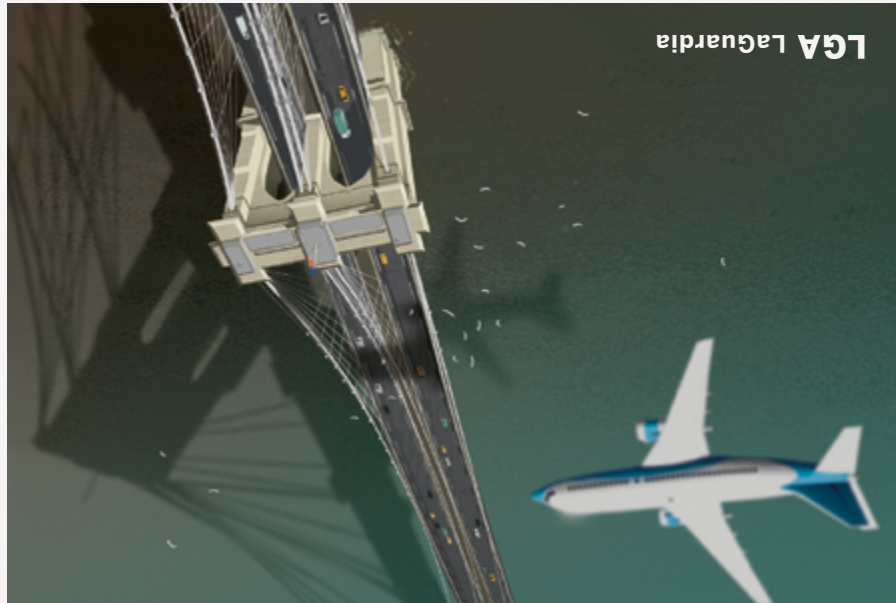

A game by **Luc Rémond**, Illustrated by **Eric Hibbeler** and **Adrien Rives**

SKY TEAM

To play this promotional scenario you must have a copy of the Sky Team board game.

SKY TEAM

Recto

Verso

DUS Düsseldorf  	DUS Düsseldorf   
 	 
	  
    	  
	 
  	   
	
	
      	     

LGA LaGuardia

Recto

Verso

LGA LaGuardia

A cold front has the Eastern Seaboard in its icy grip. Weather conditions are less than ideal and the runway is frozen. Brooklyn and Manhattan are glistening pillars of frost. It's up to you now.