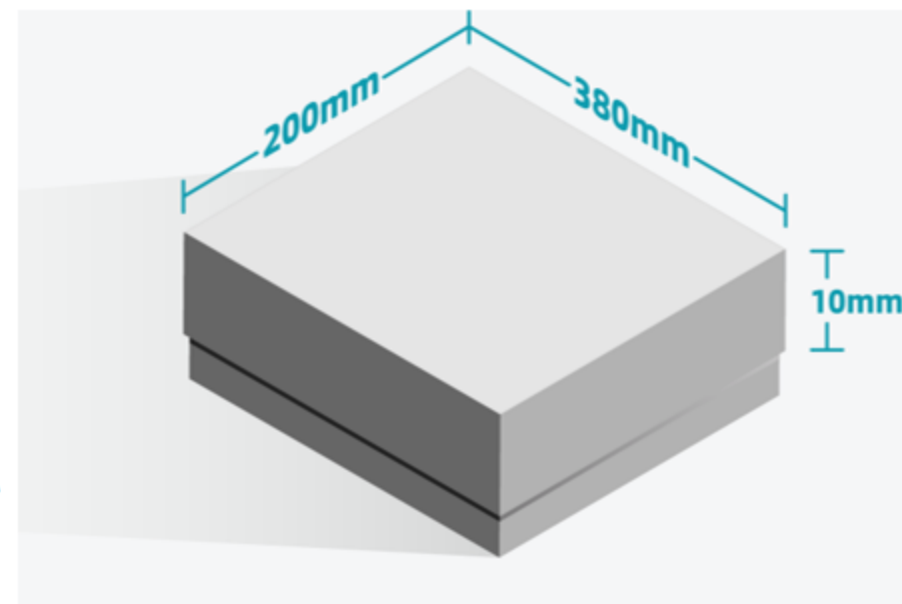

Jun Board

Unleash Your Potential

LongPack
GAMES & TOYS

What is Jun Board?

Jun board is a **carbon-neutral cardboard** that outshines traditional grey board. With its innovative materials selection and revolutionary structural design, Jun Board offers **superior weight, cost and environmental benefits.**

It's a sustainable choice that matches the strength and hardness of conventional options, setting new standards in making **Board game Box.**

Jun Board

Key Stats Comparison *

	 Thickness	 Weight	 Price	 Emission
Grey Board	2mm	556g	100%	100%
JUN Board	2mm	348g	89%	85%**

* Data collected based on a 380*200*100 mm telescopic box using Mixed FSC material

** Pollution calculated based on amount of reduced cardboard consumption by using JUN Board and weight rating of pollution caused in compile a board game box from raw material to assembly